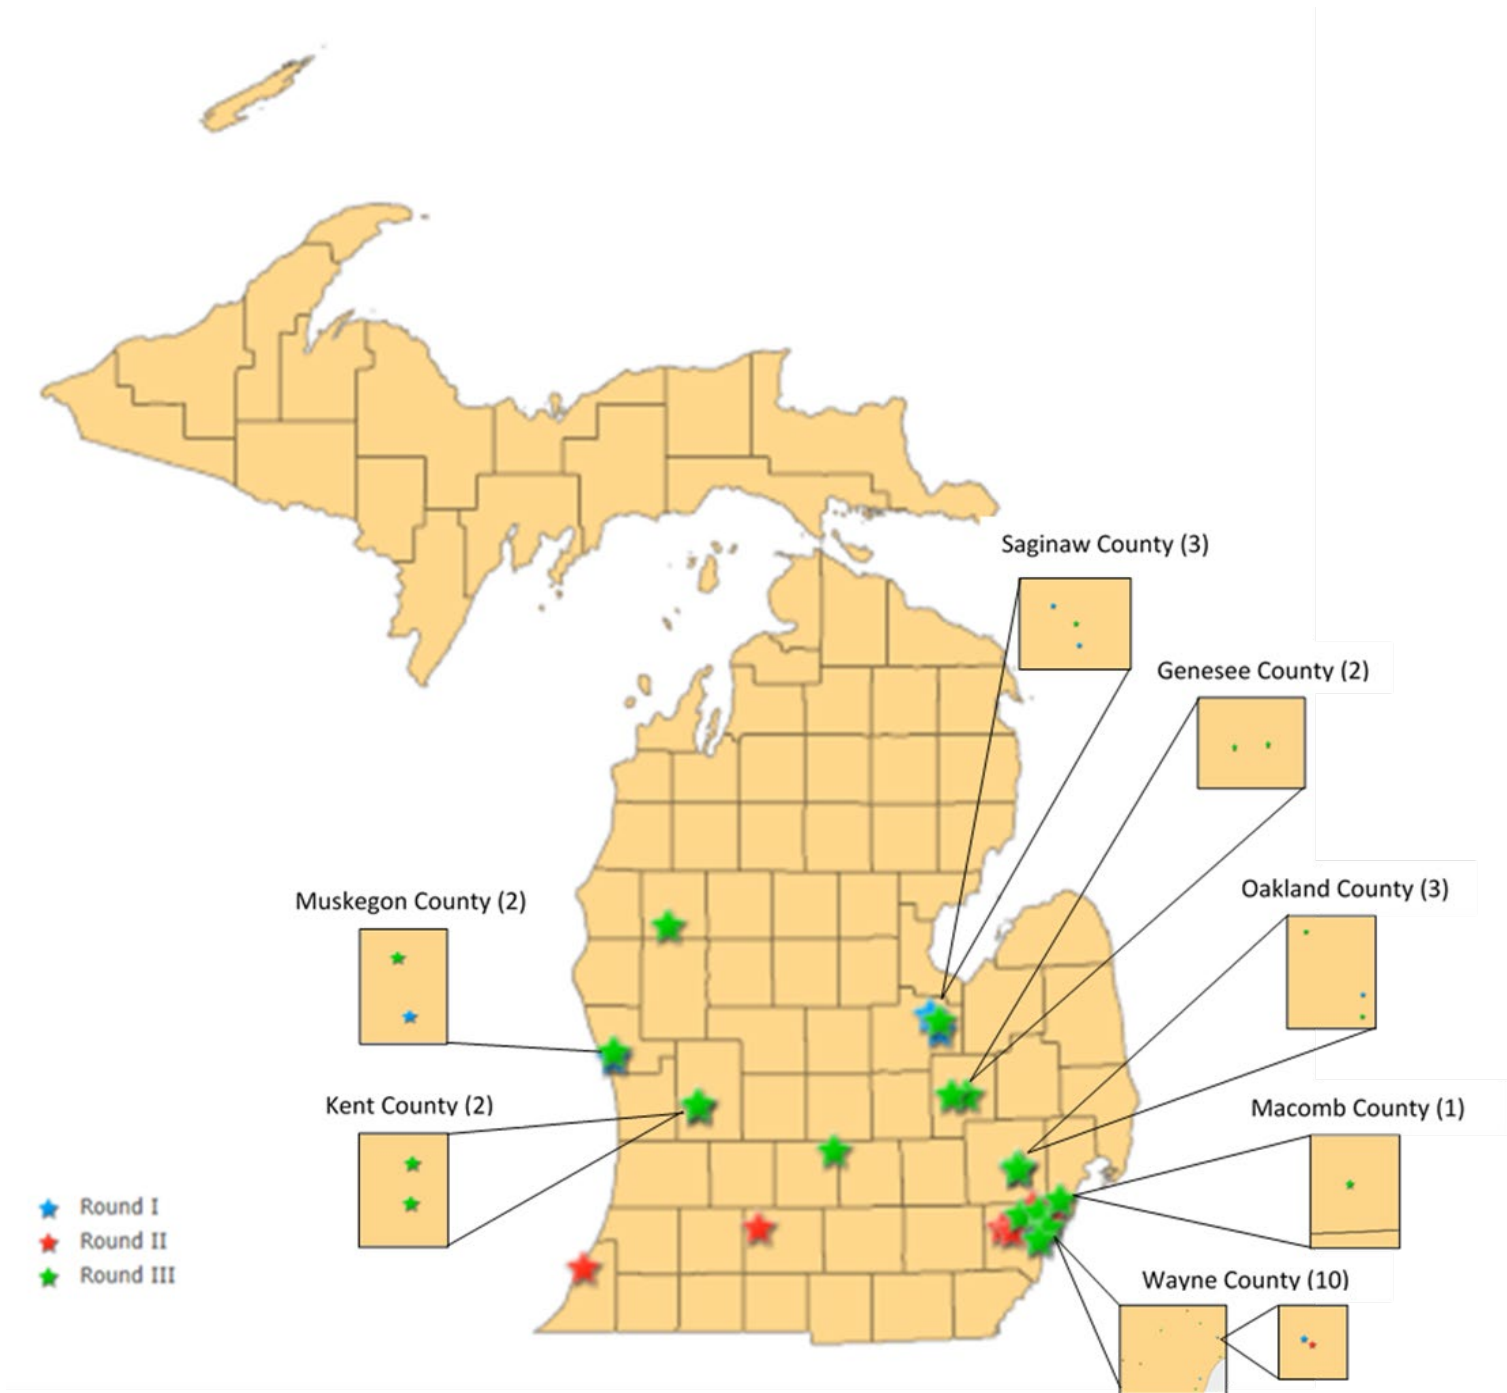

# Michigan Partnership Districts

# Michigan Partnership Districts

Round I Districts	# of Schools	Community
Bridgeport-Spaulding Community School District	1	Bridgeport
Detroit Public Schools Community District	56	Detroit
Eastpointe Community School District *RELEASED	1	Eastpointe
Kalamazoo Public School District *RELEASED	2	Kalamazoo
Muskegon Heights Public School Academy System	2	Muskegon Heights
Pontiac City School District	3	Pontiac
River Rouge, School District of the City of	2	River Rouge
Saginaw, School District of the City of	3	Saginaw

Round II Districts	# of Schools	Community
American International Academy	1	Westland
Battle Creek Public School District	2	Battle Creek
David Ellis Academy	1	Detroit
Lansing Public School District *RELEASED- CSI SCHOOL CLOSED	1	Lansing
Mildred C. Wells Preparatory Academy	1	Benton Harbor
University Preparatory Academy Art & Design (UPAD)	1	Detroit
Wayne-Westland Community School District *RELEASED – CSI SCHOOL CLOSED	1	Westland

Round III Districts	# of Schools	Community
Baldwin Community School District	1	Baldwin
Detroit Delta Preparatory Academy for Social Justice *CLOSED	1	Detroit
Detroit Leadership Academy	1	Detroit
Detroit Public Safety Academy	1	Detroit
Ecorse Public School District	1	Ecorse
El-Hajj Malik El-Shabazz Academy *CLOSED	1	Lansing
Flint, School District of the City of	11	Flint
GEE Edmonson Academy *CLOSED	1	Detroit
Genesee STEM Academy	1	Flint
Grand Rapids Public School District	1	Grand Rapids
Great Lakes Academy	1	Pontiac
Insight School of Michigan	1	Lansing
Joy Preparatory Academy	1	Detroit
Macomb Montessori Academy	1	Warren
Muskegon, Public Schools of the City of	1	Muskegon
Oakland County Academy of Media and Technology	1	Pontiac
Saginaw Preparatory Academy	1	Saginaw
Southwest Detroit Community School *CLOSED	1	Detroit
William C. Abney Academy	1	Grand Rapids