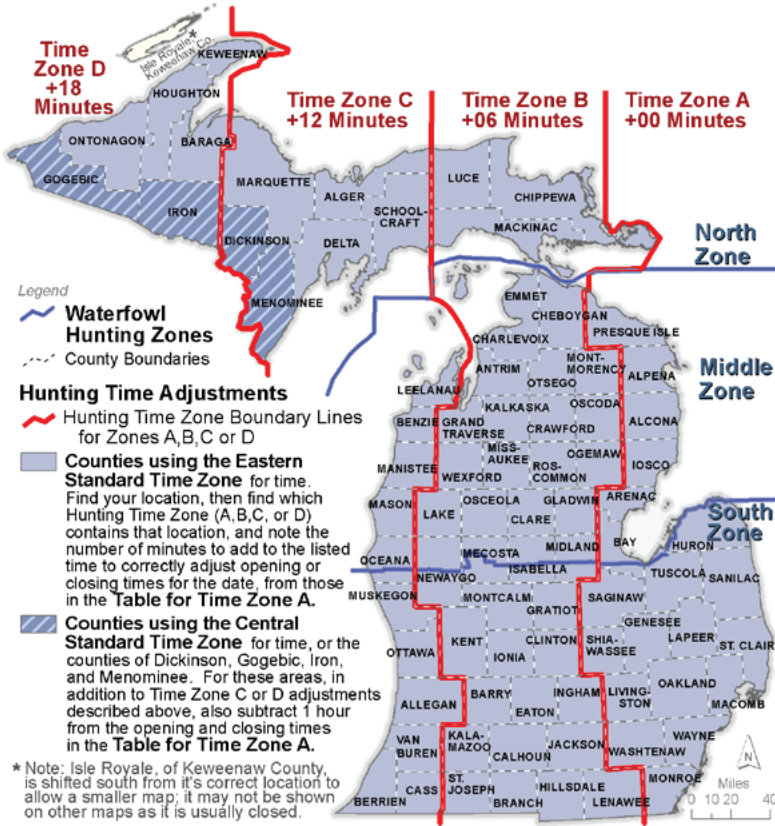

easterly on M-25 through Tuscola county into Huron County, turning southeasterly on M-25 (near the town of Huron City; also locally named North Shore Road) to the centerline of Willow Creek in Section 4, T18N R14E, Huron County, then northerly along the centerline of Willow Creek to the mouth of Willow Creek into Lake Huron, then directly due east along a line from the mouth of Willow Creek heading east into Lake Huron to a point due east and on the Michigan/USA-Canadian border.

### When is it legal for me to hunt during the day?

The map above includes hunting-hour time zones and time adjustments needed for zones B, C and D. Actual times for Time Zone A are shown in the table on page 27. Hours in the table are one half-hour before sunrise to sunset (adjusted for daylight saving time). Shooting hours for the early teal season differ; see page 11.