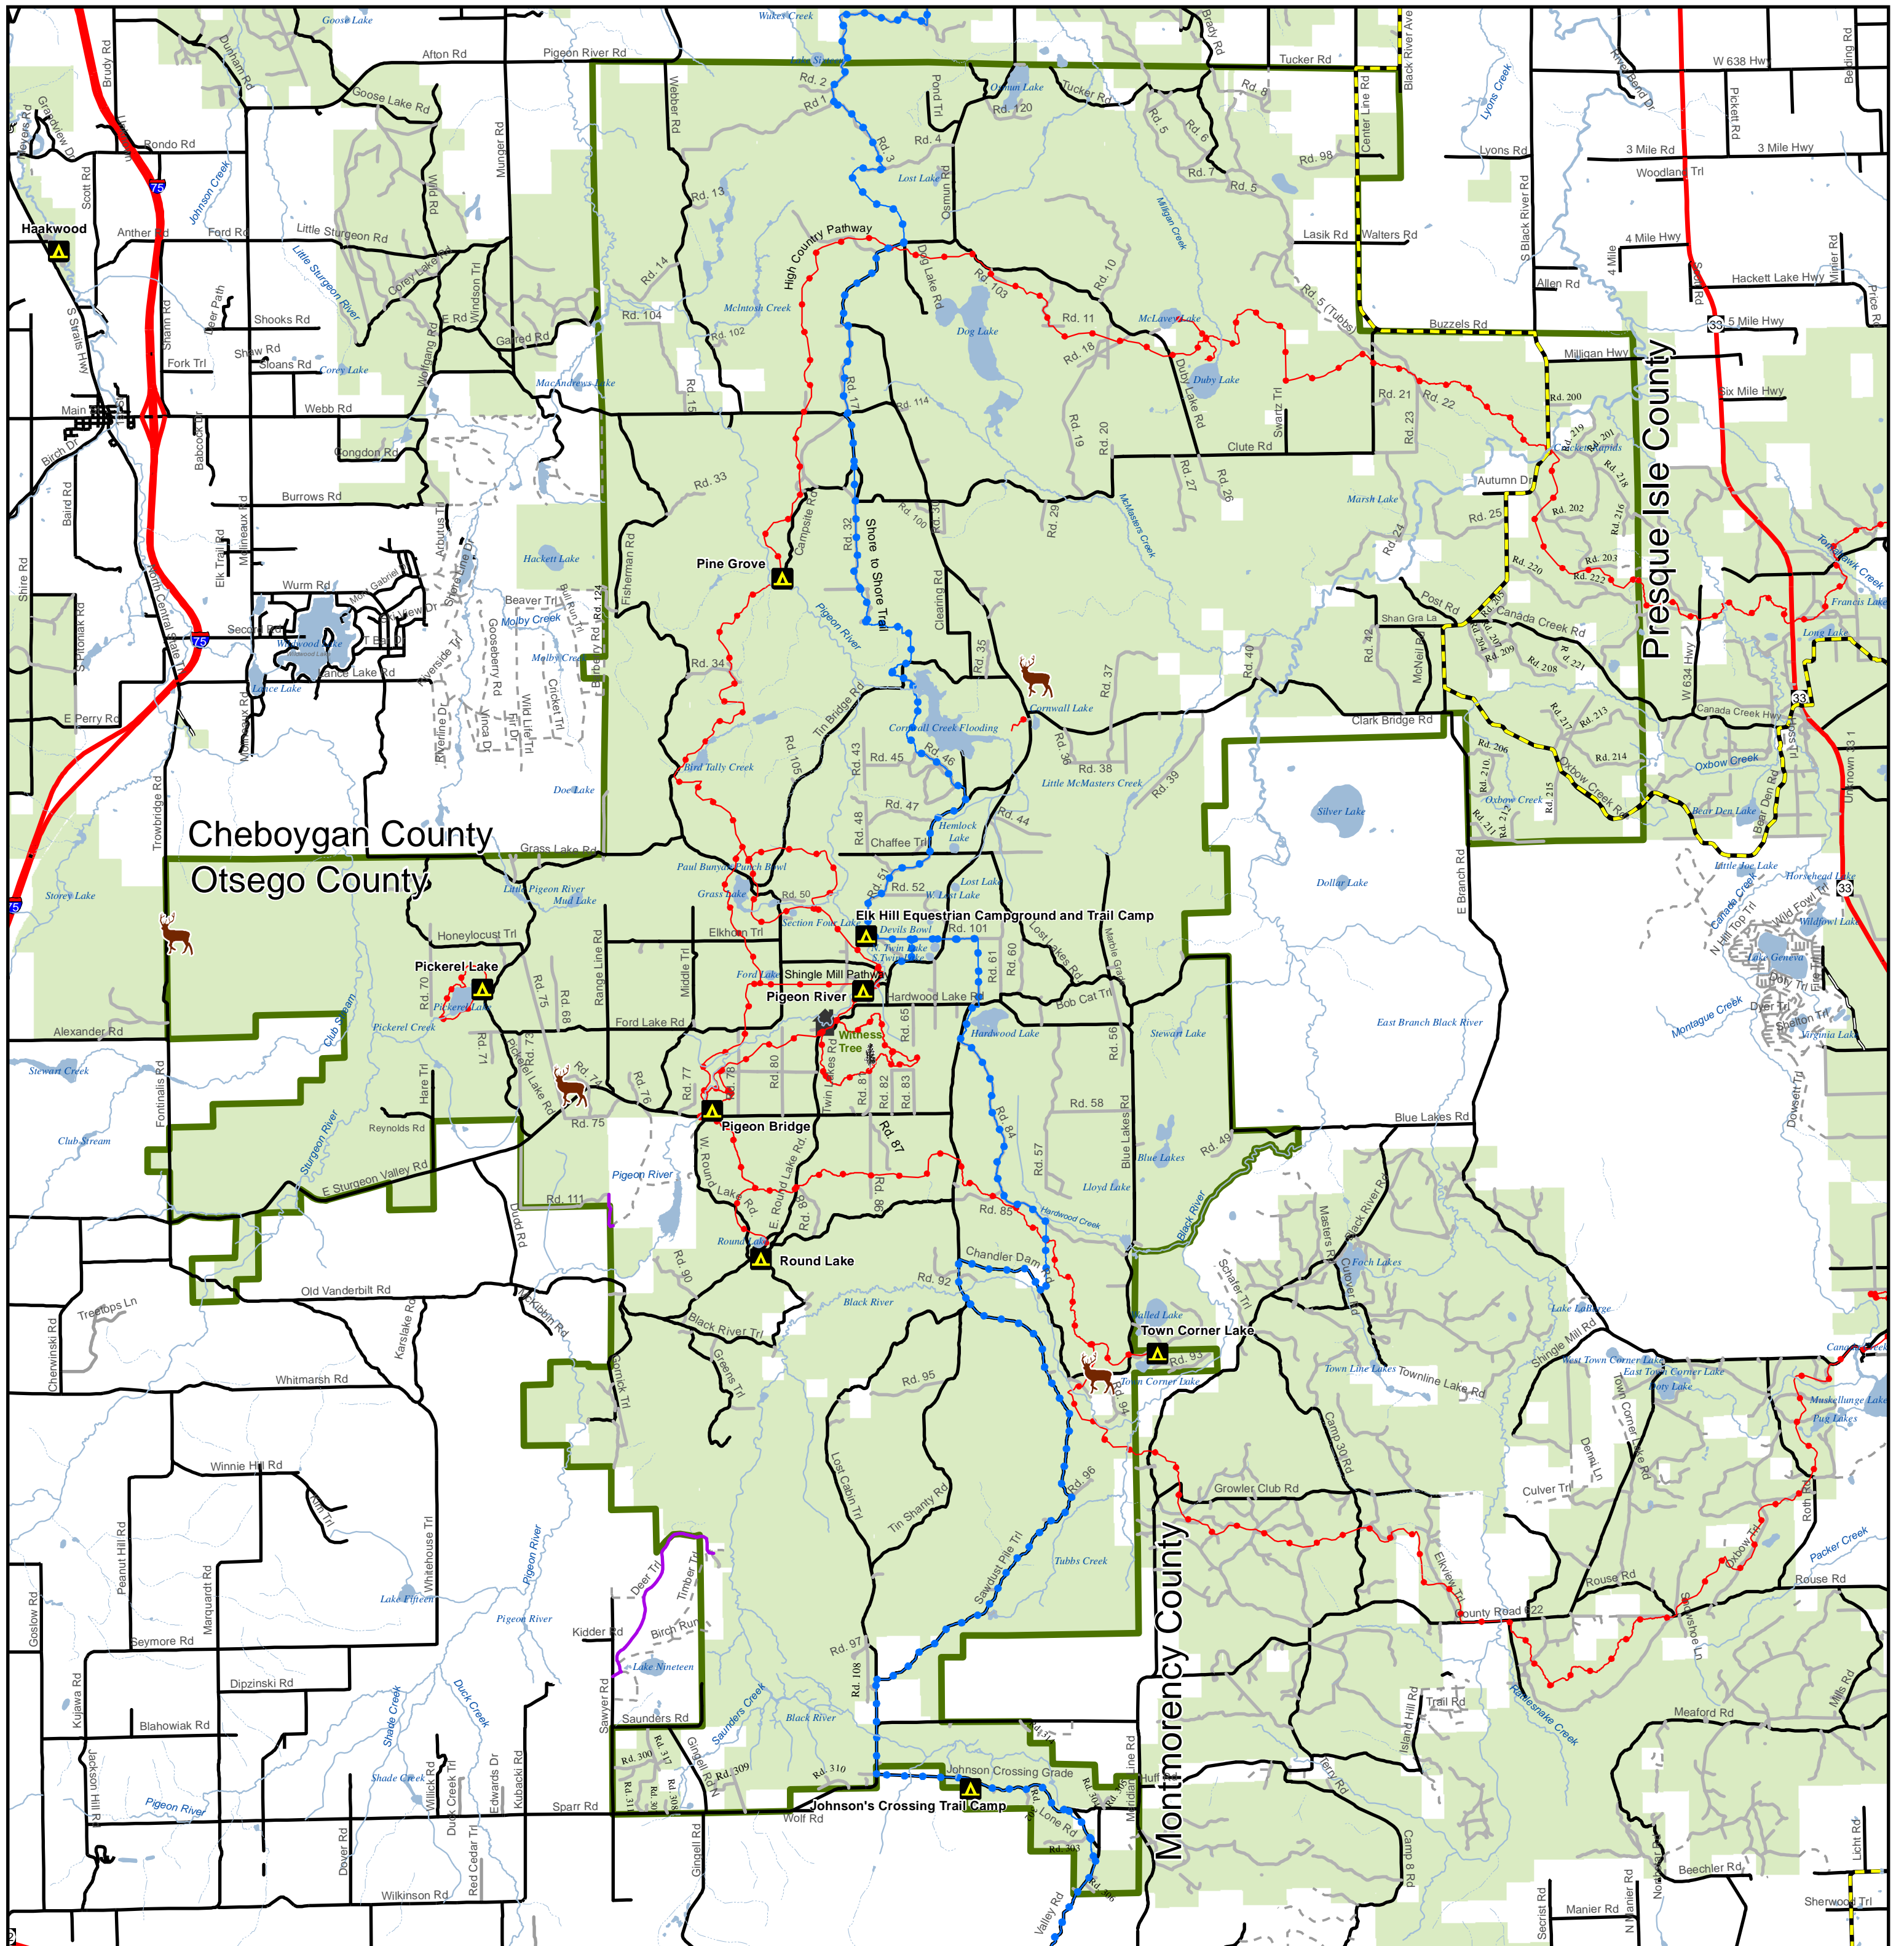

# Pigeon River Country State Forest

Pigeon River Country State Forest Access

## Map

- Pigeon River Country Headquarters
- State Forest Campgrounds
- Elk Viewing Areas
- Pigeon River Country Boundary

## Legend

- Michigan Cross Country Cycle Trail (MCCCT)
- Designated Equestrian Trails
- Designated Hiking Trails
- Designated Equestrian Trails
- Access Easement Through Private Land

- State Forests
- Lakes and Rivers