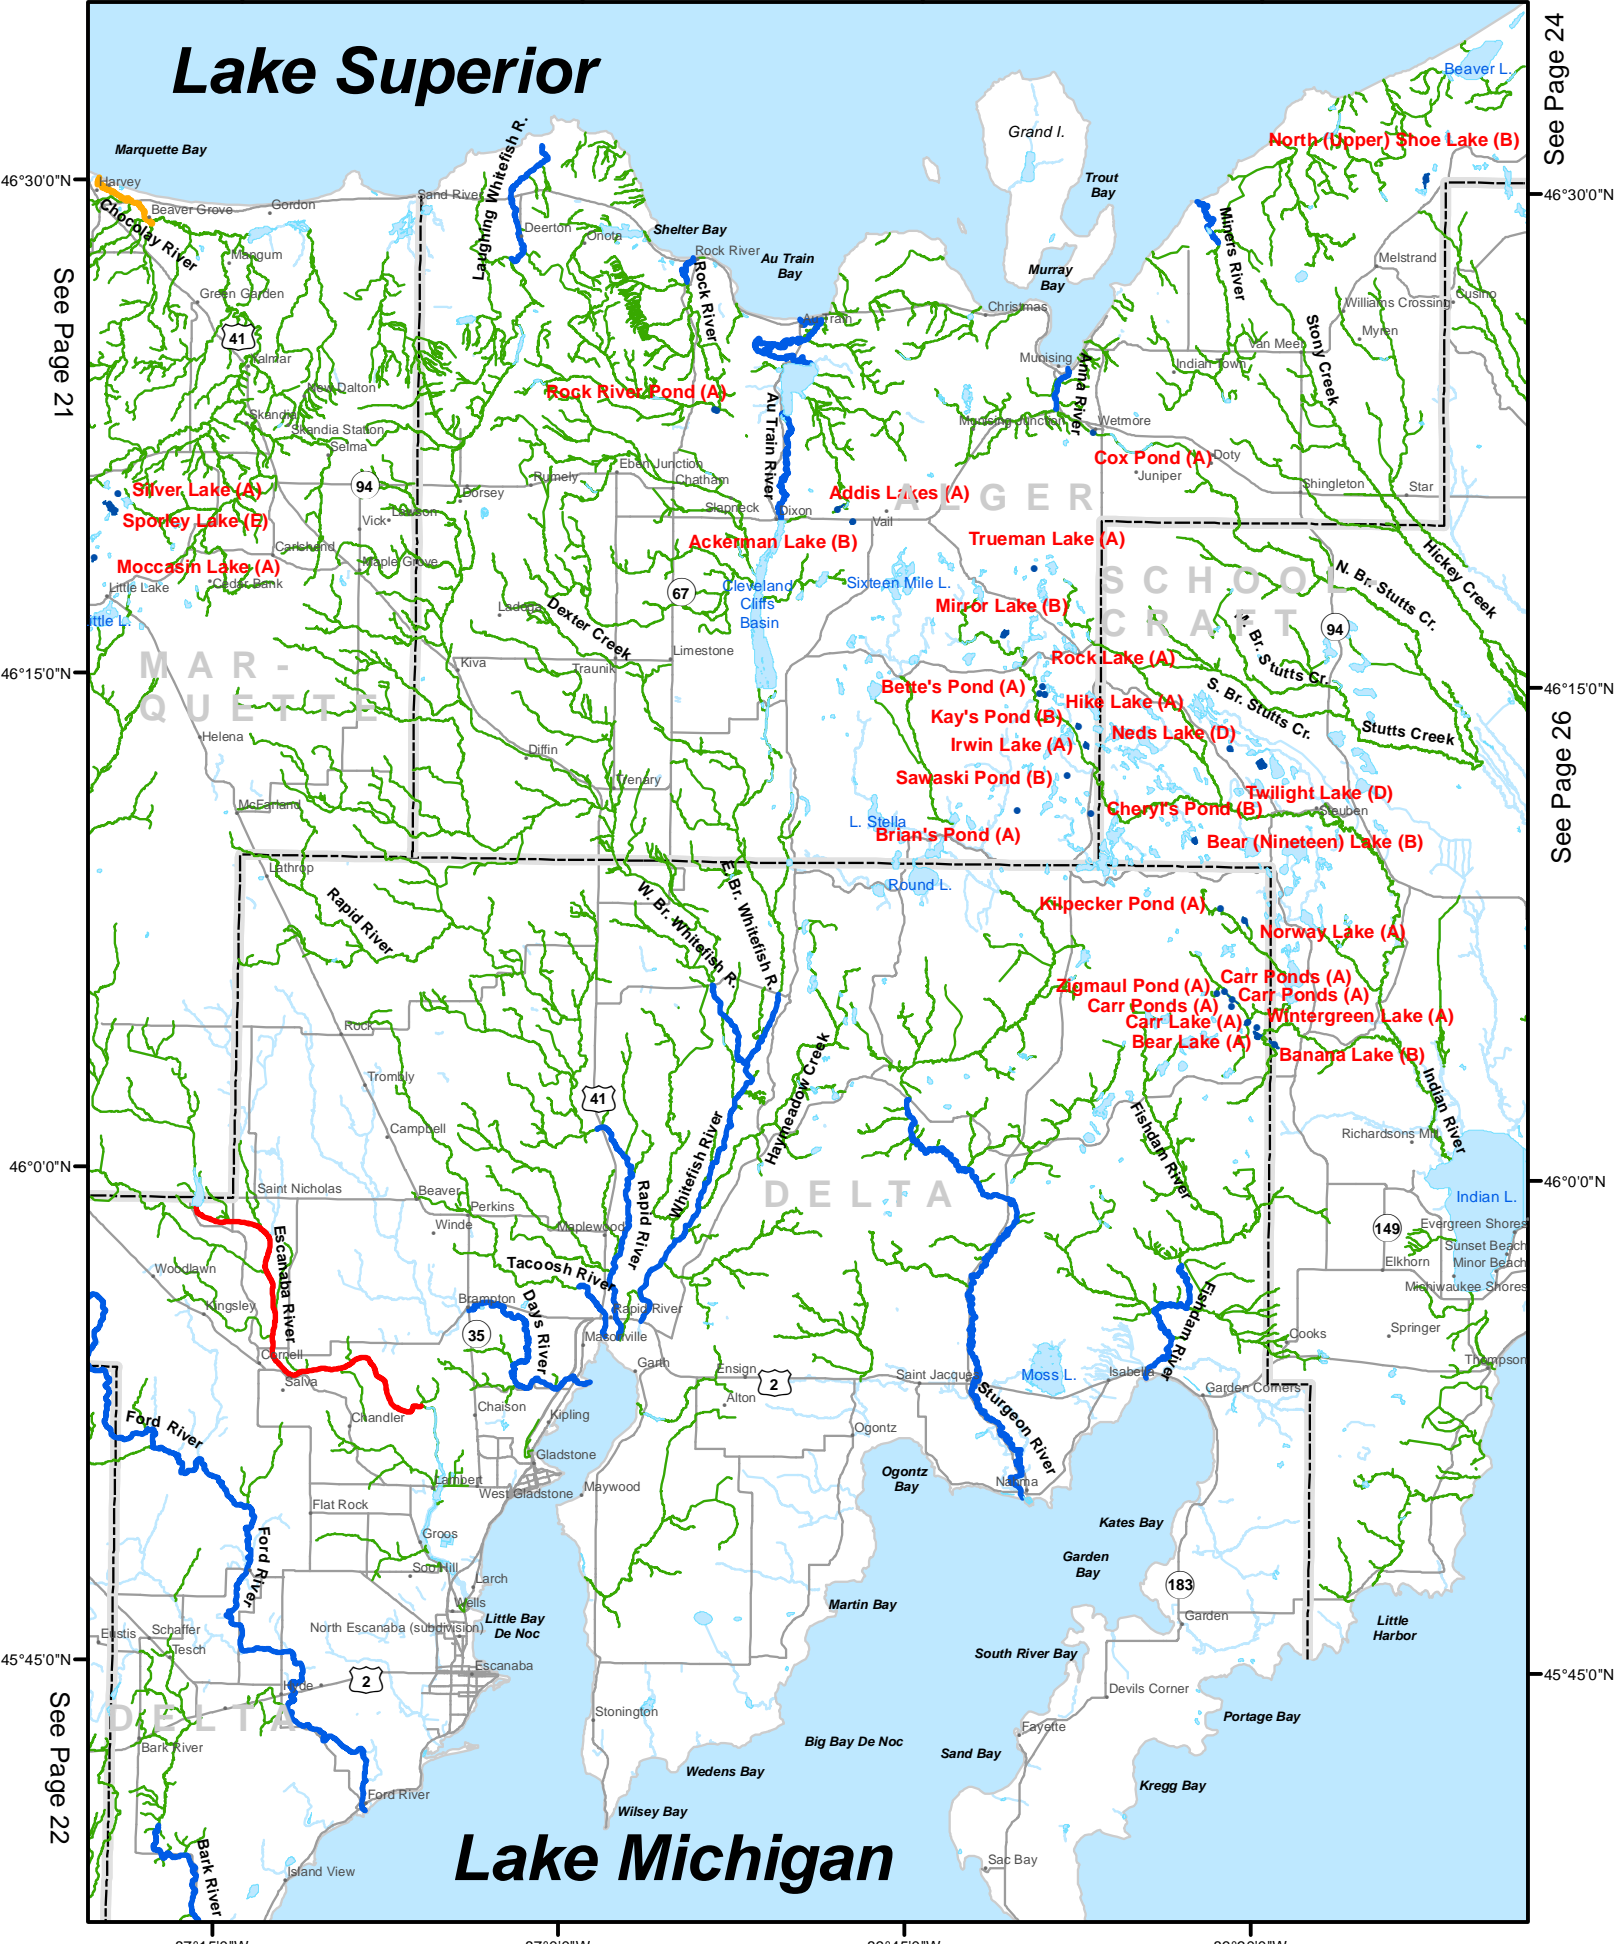

87°15'0"W

87°0'0"W

86°45'0"W

86°30'0"W

Lake Superior

See Page 24

See Page 21

See Page 26

See Page 22

46°30'0"N

46°15'0"N

46°0'0"N

45°45'0"N

87°15'0"W

87°0'0"W

86°45'0"W

86°30'0"W