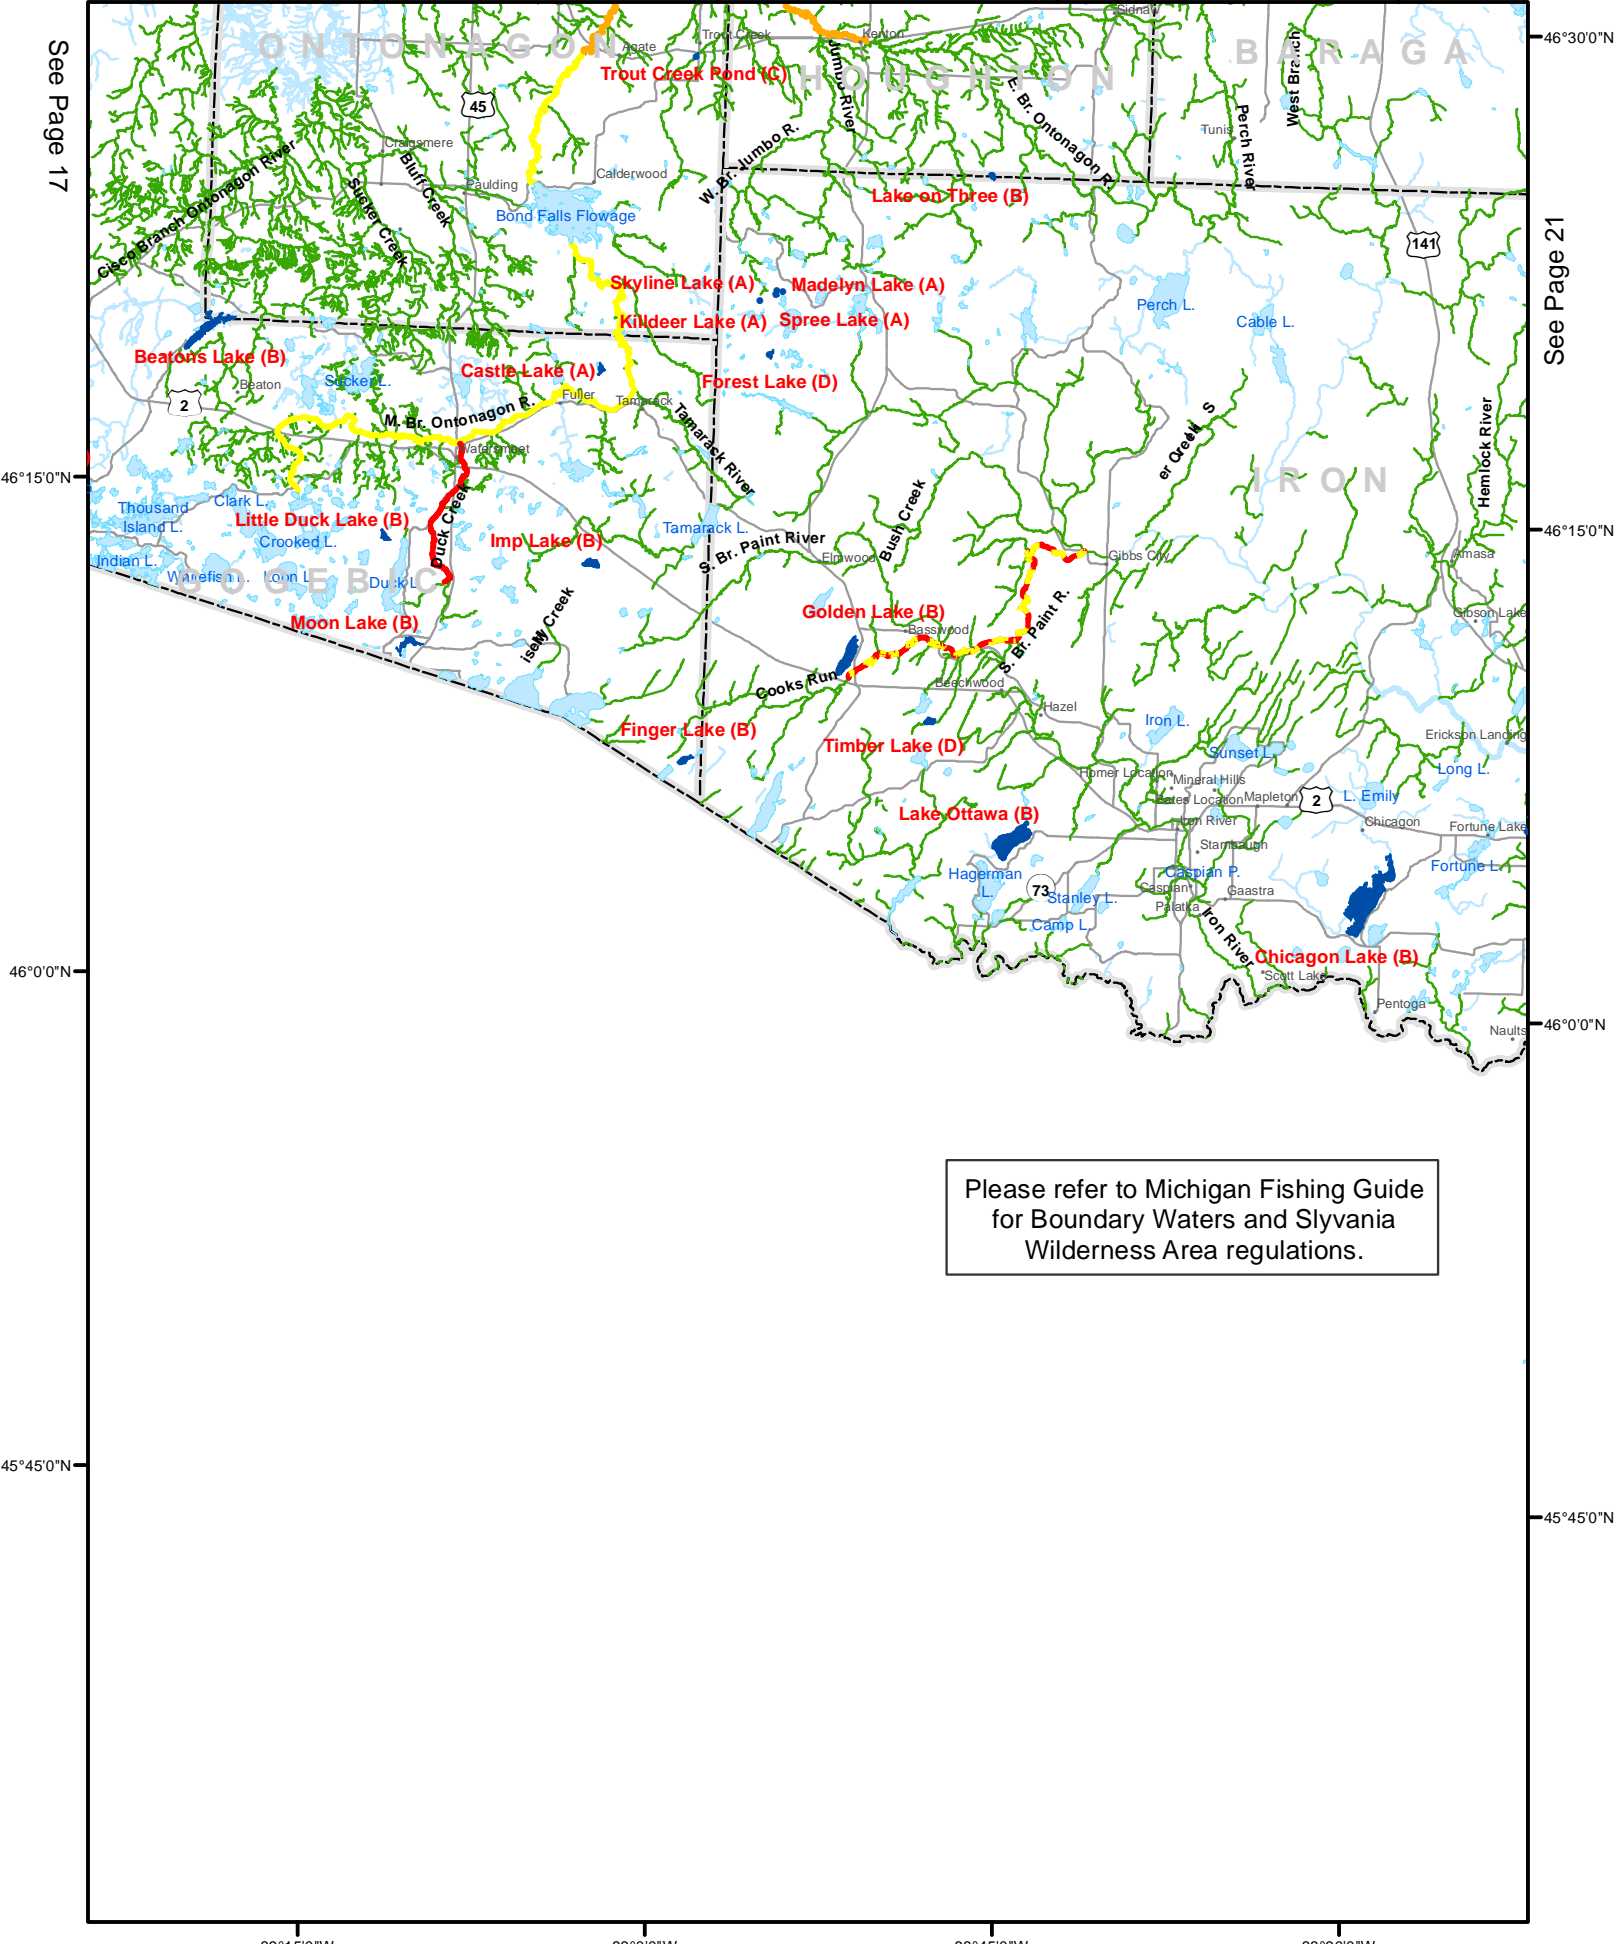

See Page 17

See Page 21

Please refer to Michigan Fishing Guide for Boundary Waters and Sylvania Wilderness Area regulations.