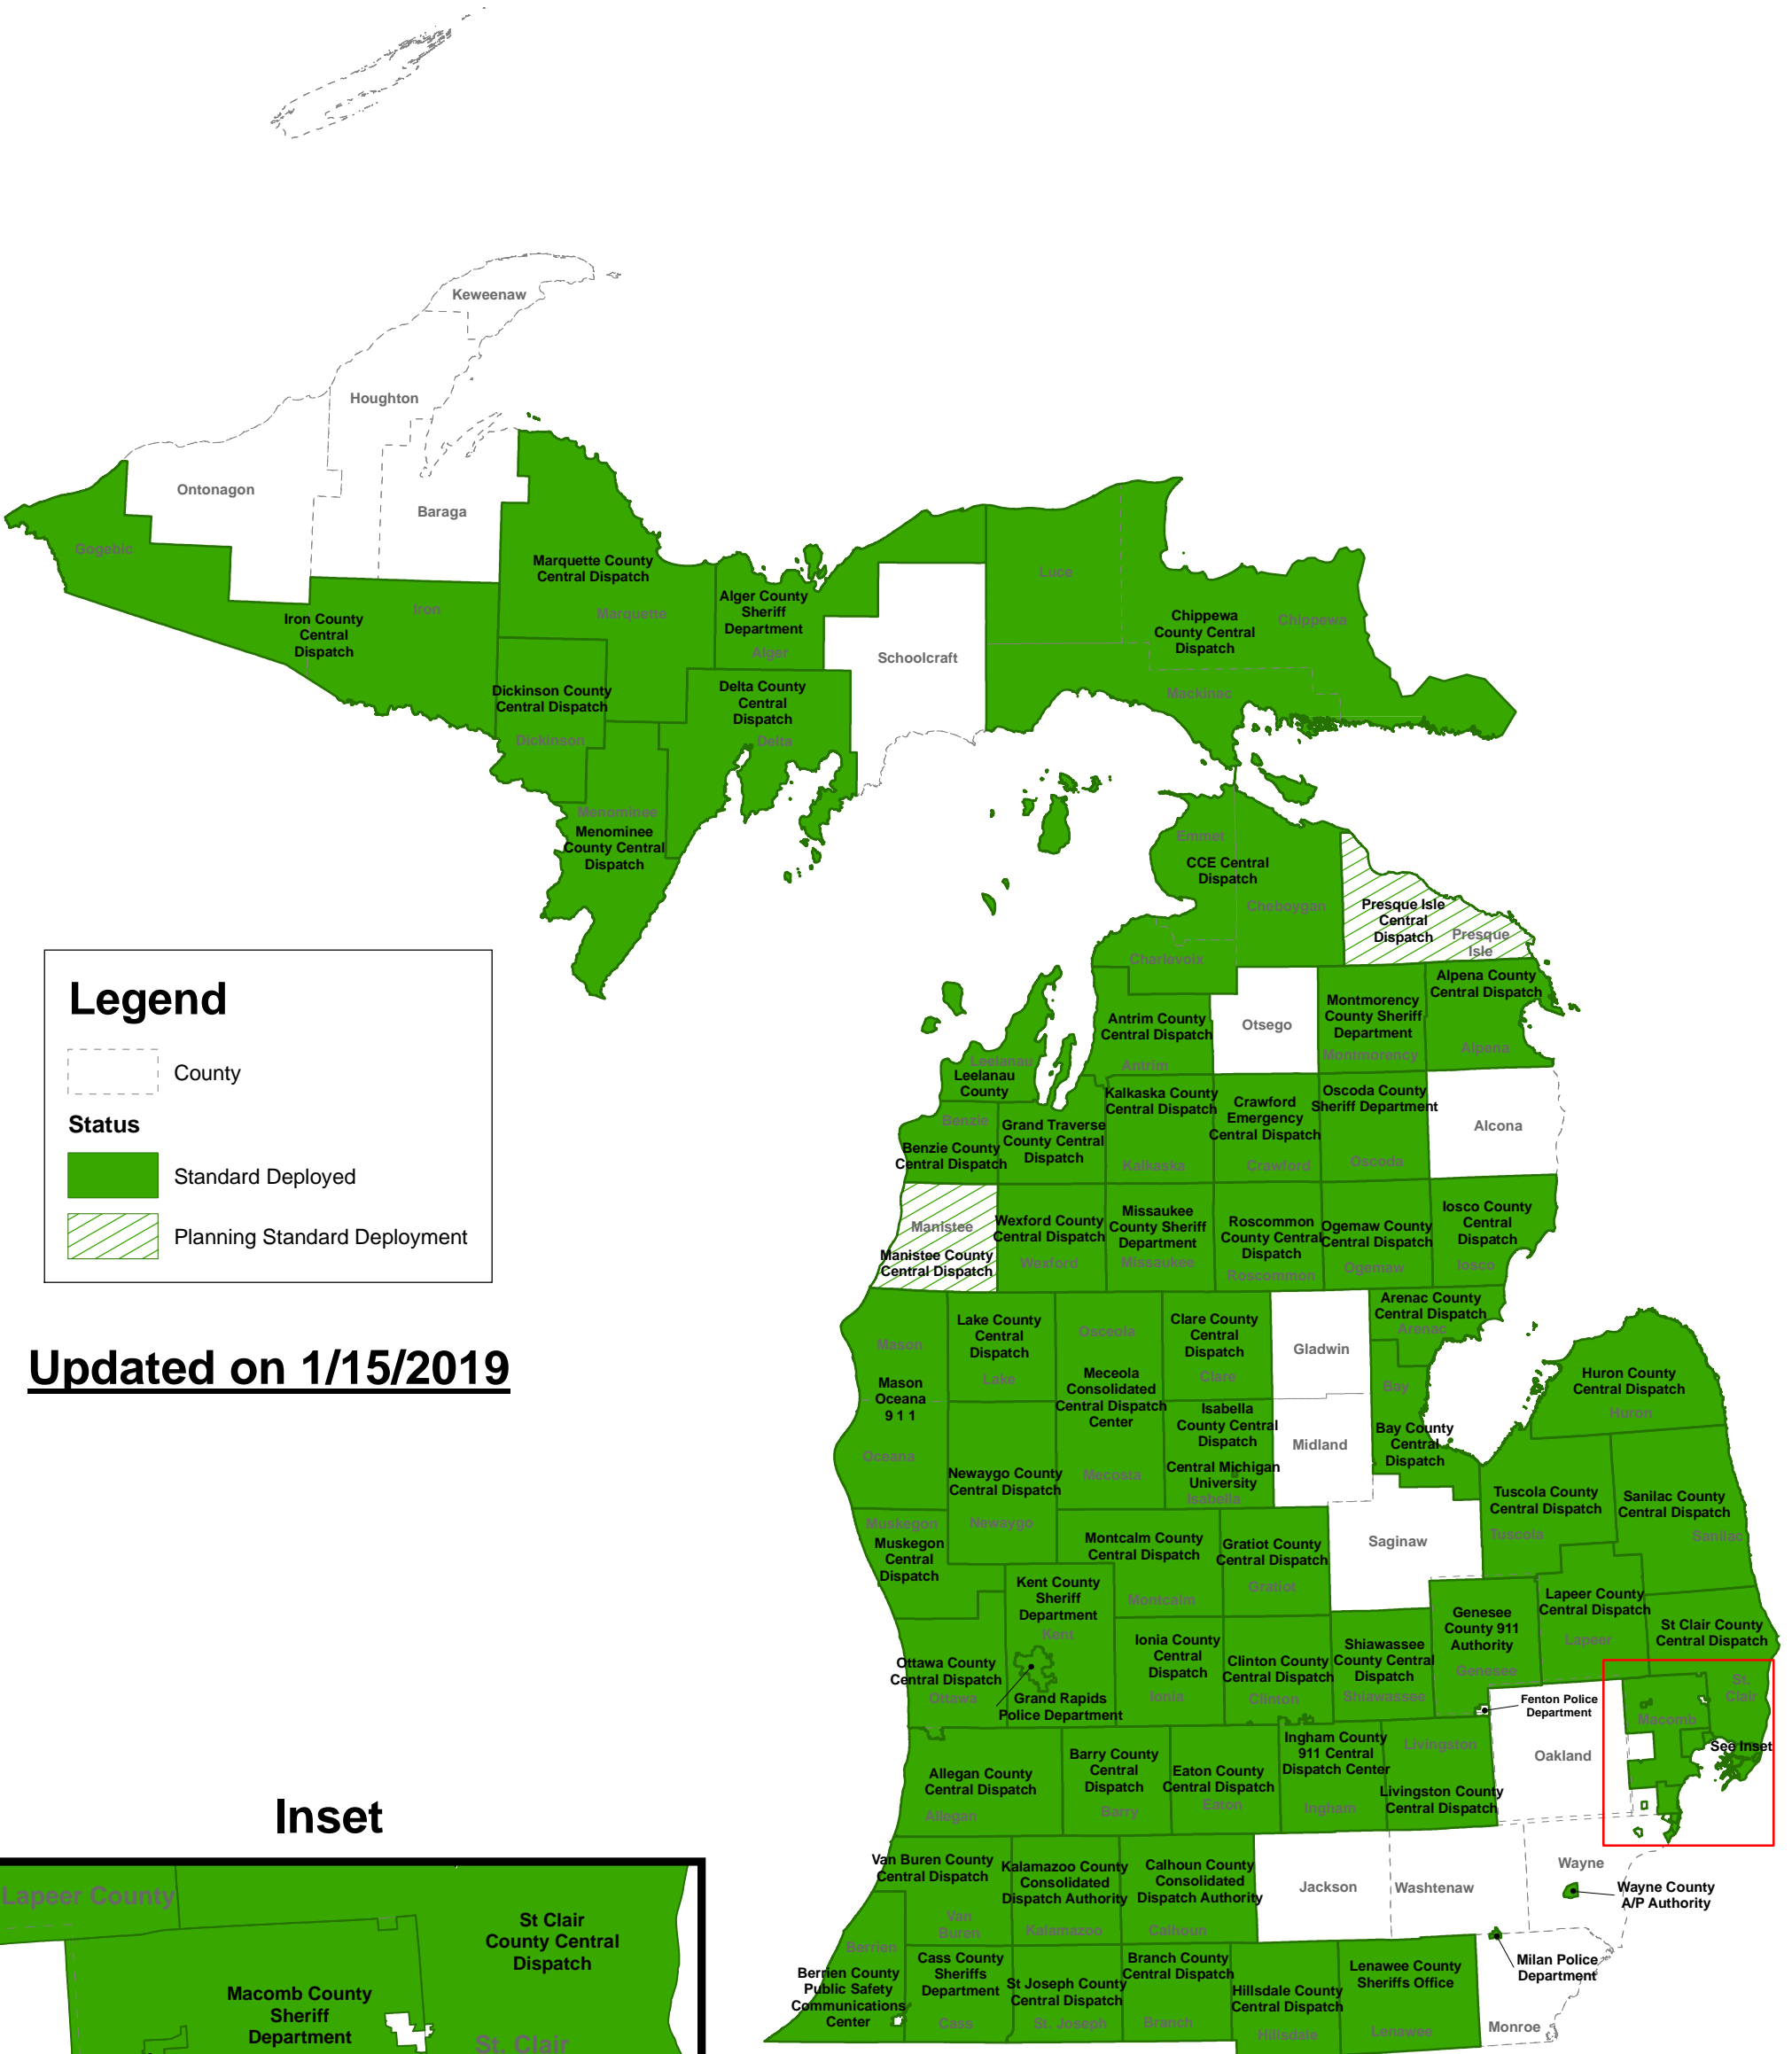

SMART 911 STATUS

Legend

- County (dashed line)
- Status
 - Standard Deployed (Green)
 - Planning Standard Deployment (Hatched)

Updated on 1/15/2019

Inset