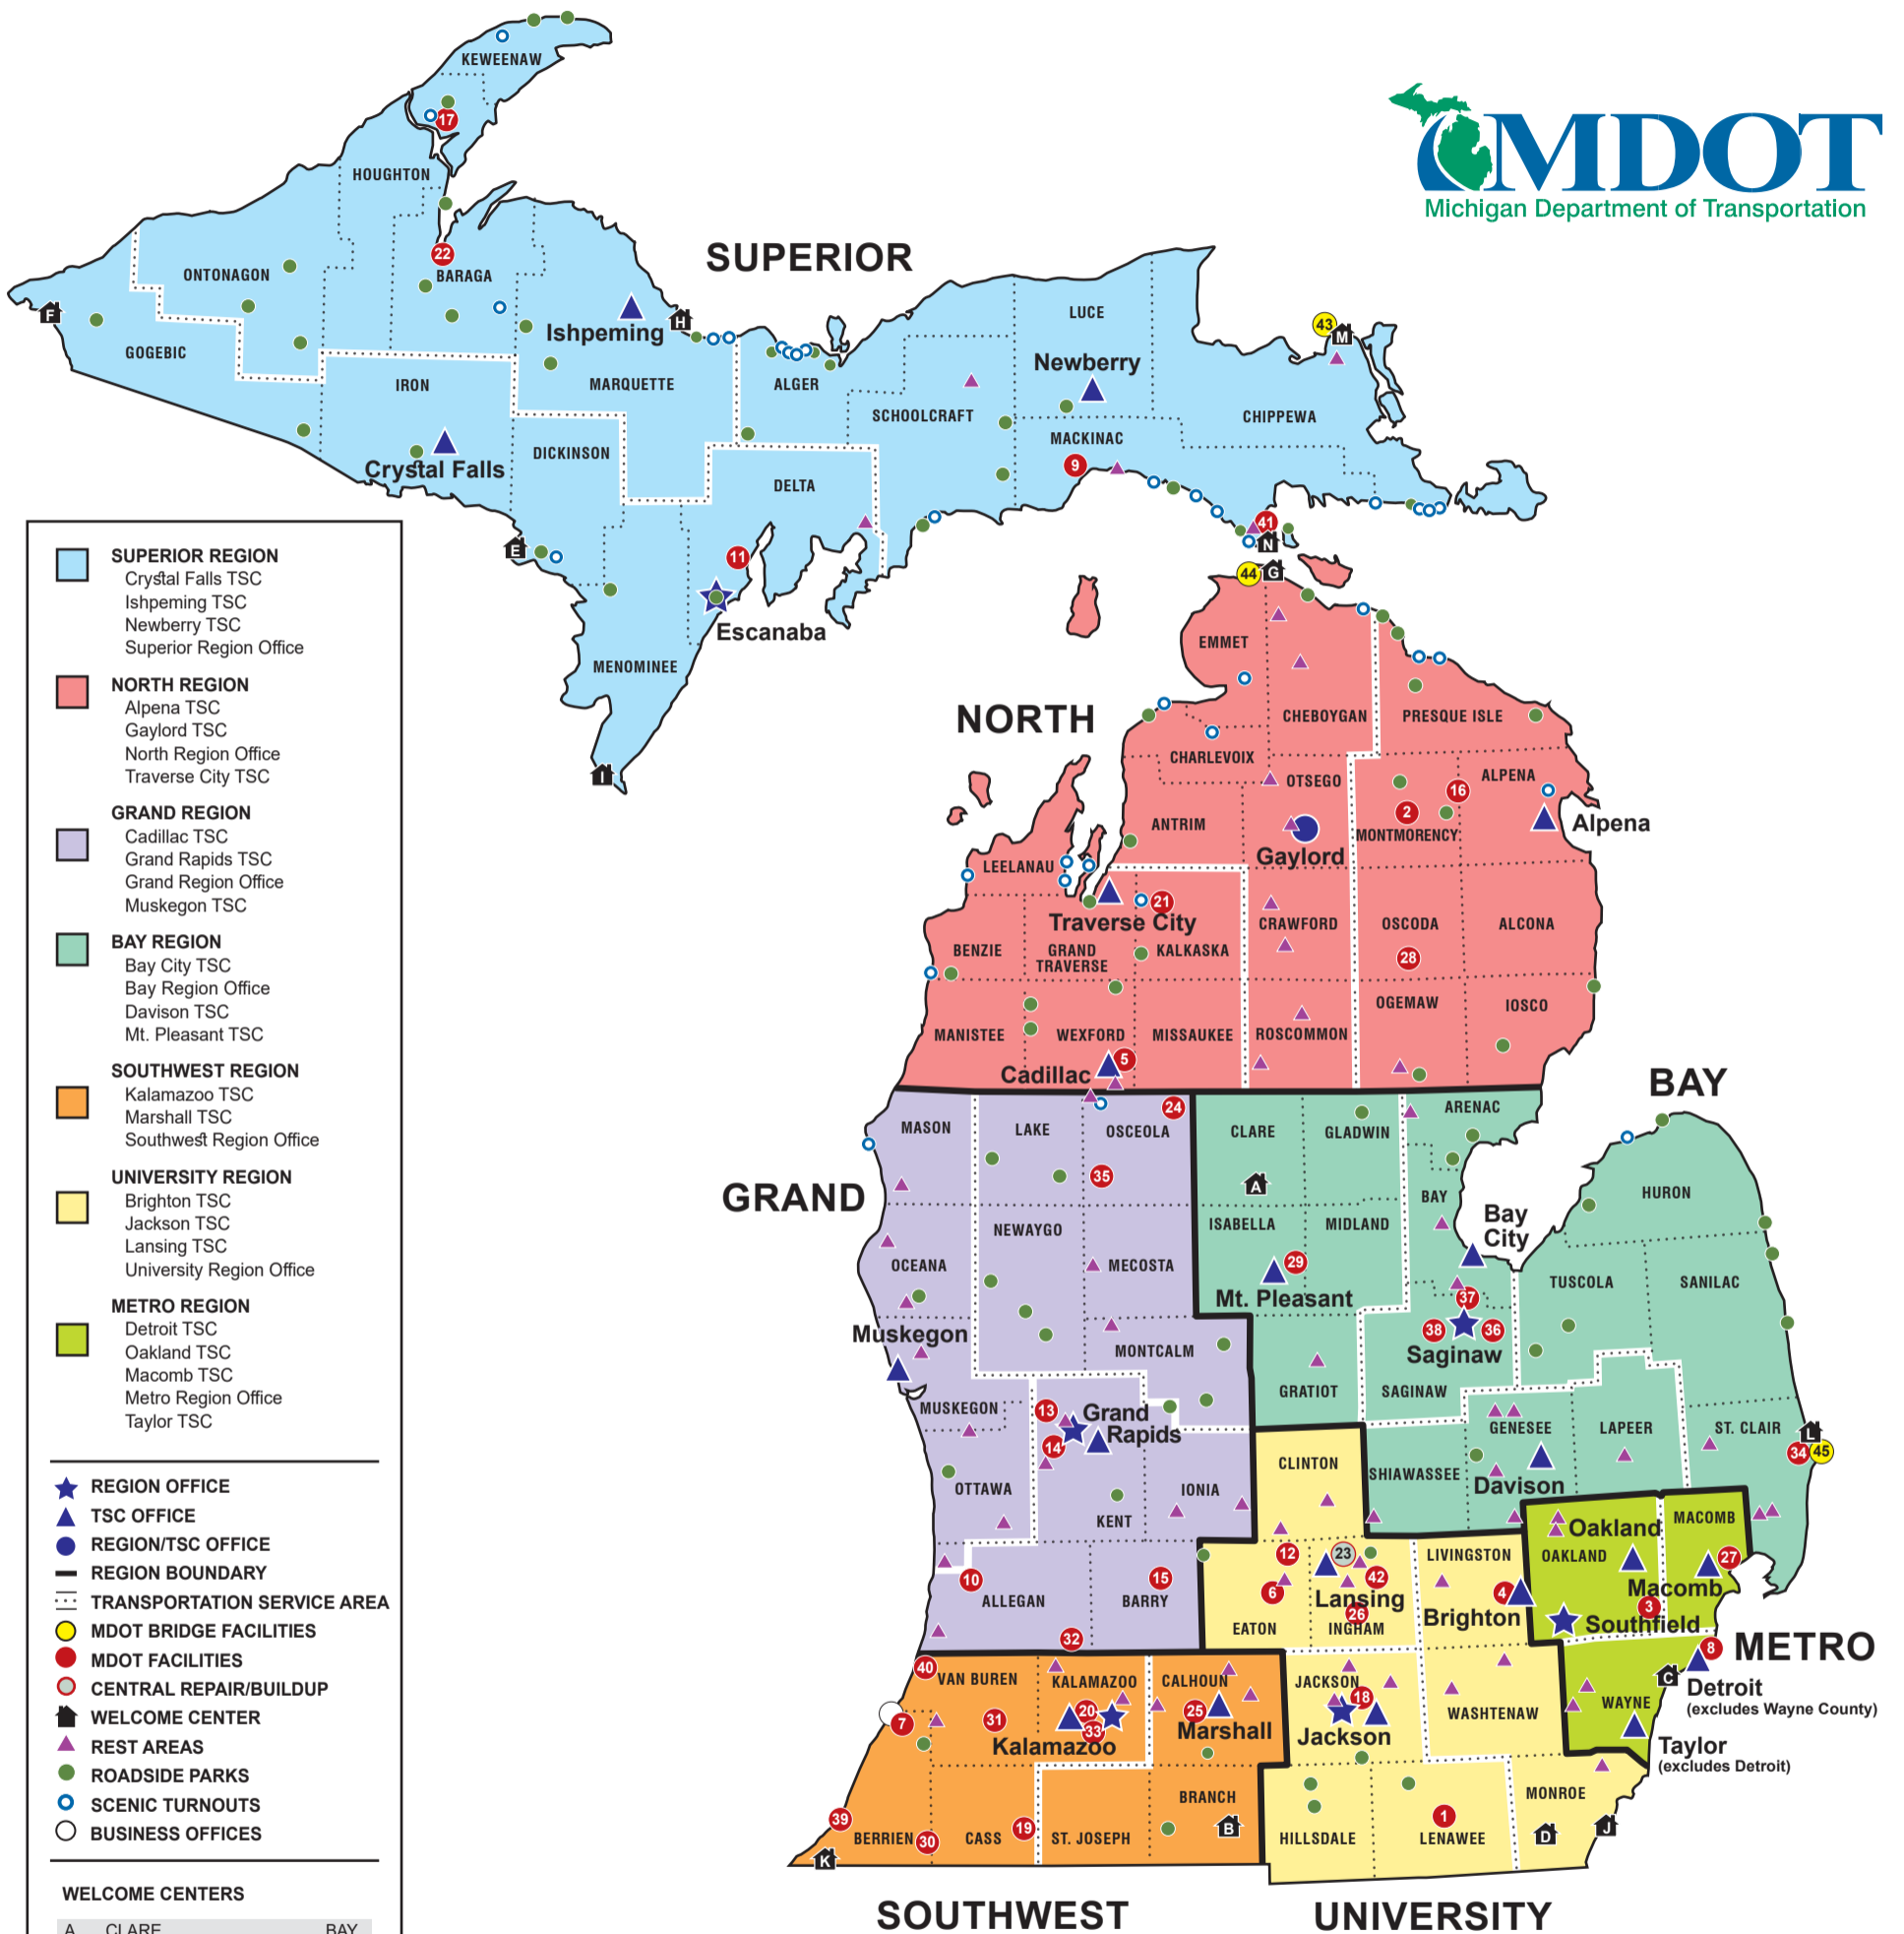

# MDOT Regional Service Areas and Facilities

- SUPERIOR REGION**  
Crystal Falls TSC  
Ishpeming TSC  
Newberry TSC  
Superior Region Office
- NORTH REGION**  
Alpena TSC  
Gaylord TSC  
North Region Office  
Traverse City TSC
- GRAND REGION**  
Cadillac TSC  
Grand Rapids TSC  
Grand Region Office  
Muskegon TSC
- BAY REGION**  
Bay City TSC  
Bay Region Office  
Davison TSC  
Mt. Pleasant TSC
- SOUTHWEST REGION**  
Kalamazoo TSC  
Marshall TSC  
Southwest Region Office
- UNIVERSITY REGION**  
Brighton TSC  
Jackson TSC  
Lansing TSC  
University Region Office
- METRO REGION**  
Detroit TSC  
Oakland TSC  
Macomb TSC  
Metro Region Office  
Taylor TSC

- ★ REGION OFFICE
- ▲ TSC OFFICE
- REGION/TSC OFFICE
- REGION BOUNDARY
- TRANSPORTATION SERVICE AREA
- MDOT BRIDGE FACILITIES
- MDOT FACILITIES
- CENTRAL REPAIR/BUILDUP
- 🏠 WELCOME CENTER
- ▲ REST AREAS
- ROADSIDE PARKS
- SCENIC TURNOUTS
- BUSINESS OFFICES

**WELCOME CENTERS**

A.	CLARE	BAY
B.	COLDWATER	SWR
C.	DETROIT	MET
D.	DUNDEE	UNV
E.	IRON MOUNTAIN	SUP
F.	IRONWOOD	SUP
G.	MACKINAW CITY	NOR
H.	MARQUETTE	SUP
I.	MENOMINEE	SUP
J.	MONROE	UNV
K.	NEW BUFFALO	SWR
L.	PORT HURON	BAY
M.	SAULT STE. MARIE	SUP
N.	ST. IGNACE	SUP

**MDOT BRIDGE FACILITIES**

43. INTERNATIONAL BRIDGE.....SUP
44. MACKINAC BRIDGE.....NOR
45. BLUE WATER BRIDGE.....BAY