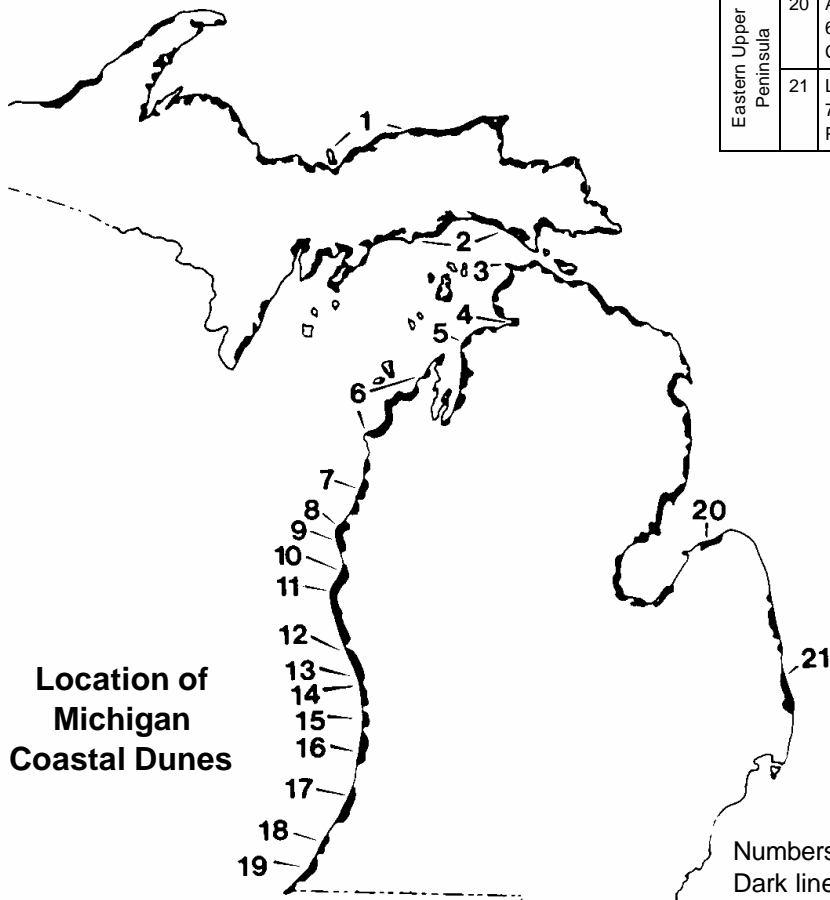

SAND DUNE VIEWING AREAS IN MICHIGAN

Listed below are locations where sand dunes can be found and enjoyed in Michigan. Remember that dune habitats are fragile and easily damaged by human activity. Visit these areas in small groups and use boardwalks or special viewing platforms when available.

	FACILITY / ADDRESS	COUNTY/PHONE
Eastern Upper Peninsula	1 Pictured Rocks National Lakeshore Box 40 Munising, MI 49862	Alger County (906) 387-2607
	2 Highway Viewing Eastern Upper Peninsula Hiawatha National Forest 1498 W. 2 St. Ignace, MI 49781	Mackinac County
Northwest Lower Peninsula	3 Wilderness State Park Box 380 Carp Lake, MI 49718	Emmet County (231) 436-5381
	4 Petoskey State Park 2475 - M 119 Petoskey, MI 49770	Emmet County (231) 347-2311
	5 Fisherman's Island State Park P O. Box 456 Charlevoix, MI 49720	Charlevoix County (231) 547-6641
	6 Sleeping Bear Dunes National Lakeshore P O. Box 277, 9922 Front Street HWY M-72 Empire, MI 49630	Leelanau County (231) 326-5134
	7 Orchard Beach State Park 2064 Lakeshore Road Manistee, MI 49660	Manistee County (231) 723-7422
	8 Ludington State Park Box 709 Ludington, MI 49431	Mason County (231) 843-8671
	9 Nordhouse Dunes U.S. Forest Service 1658 Manistee Highway Manistee, MI 49660	Manistee County (231) 723-2211

For more information, visit:

The GILLETTE NATURE CENTER, Michigan Department of Natural Resources, sand dune interpretive center. Located in P. J. Hoffmaster State Park, Muskegon, the center features multi-image presentations, exhibit hall, classroom, galleries and hiking trails and boardwalks into the surrounding dunes of the Park. Call 616-798-3573 for information.

Numbers on map refer to sand dune viewing area list.
Dark lines refer to coastal sand areas.