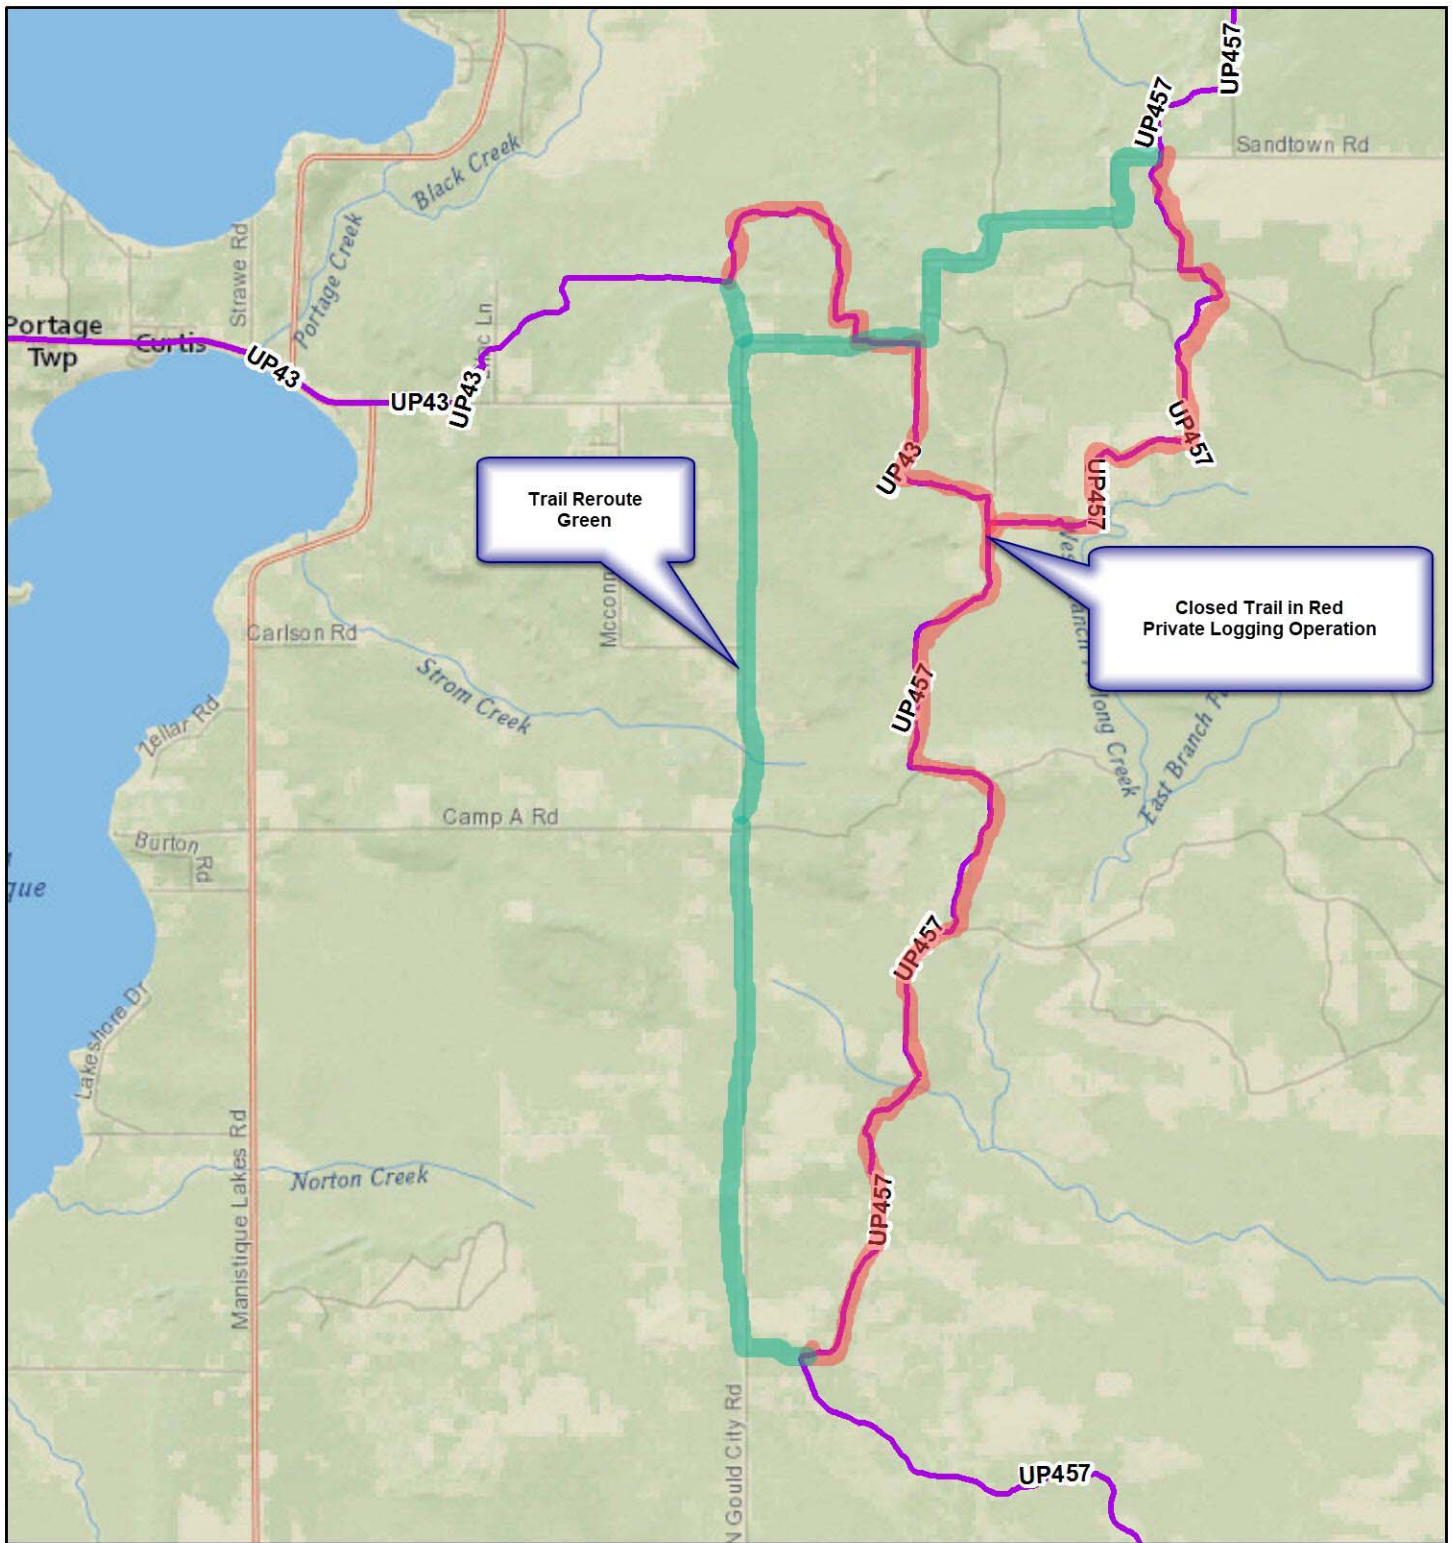

UP 457 & UP43 Trail Closures

02/14/2019 4:36:21 PM

1:72,224

— Designated Snowmobile Trails

Content may not reflect National Geographic's current map policy. Sources: National Geographic, Esri, Garmin, HERE, UNEP-WCMC, USGS, NASA, ESA, METI, NRCAN, GEBCO, NOAA, increment P Corp.

Paul E. Gaberdiel

UP 457 & UP43 Trail Closures

02/14/2019 4:36:21 PM

1:72,224

— Designated Snowmobile Trails

Content may not reflect National Geographic's current map policy. Sources: National Geographic, Esri, Garmin, HERE, UNEP-WCMC, USGS, NASA, ESA, METI, NRCAN, GEBCO, NOAA, increment P Corp.