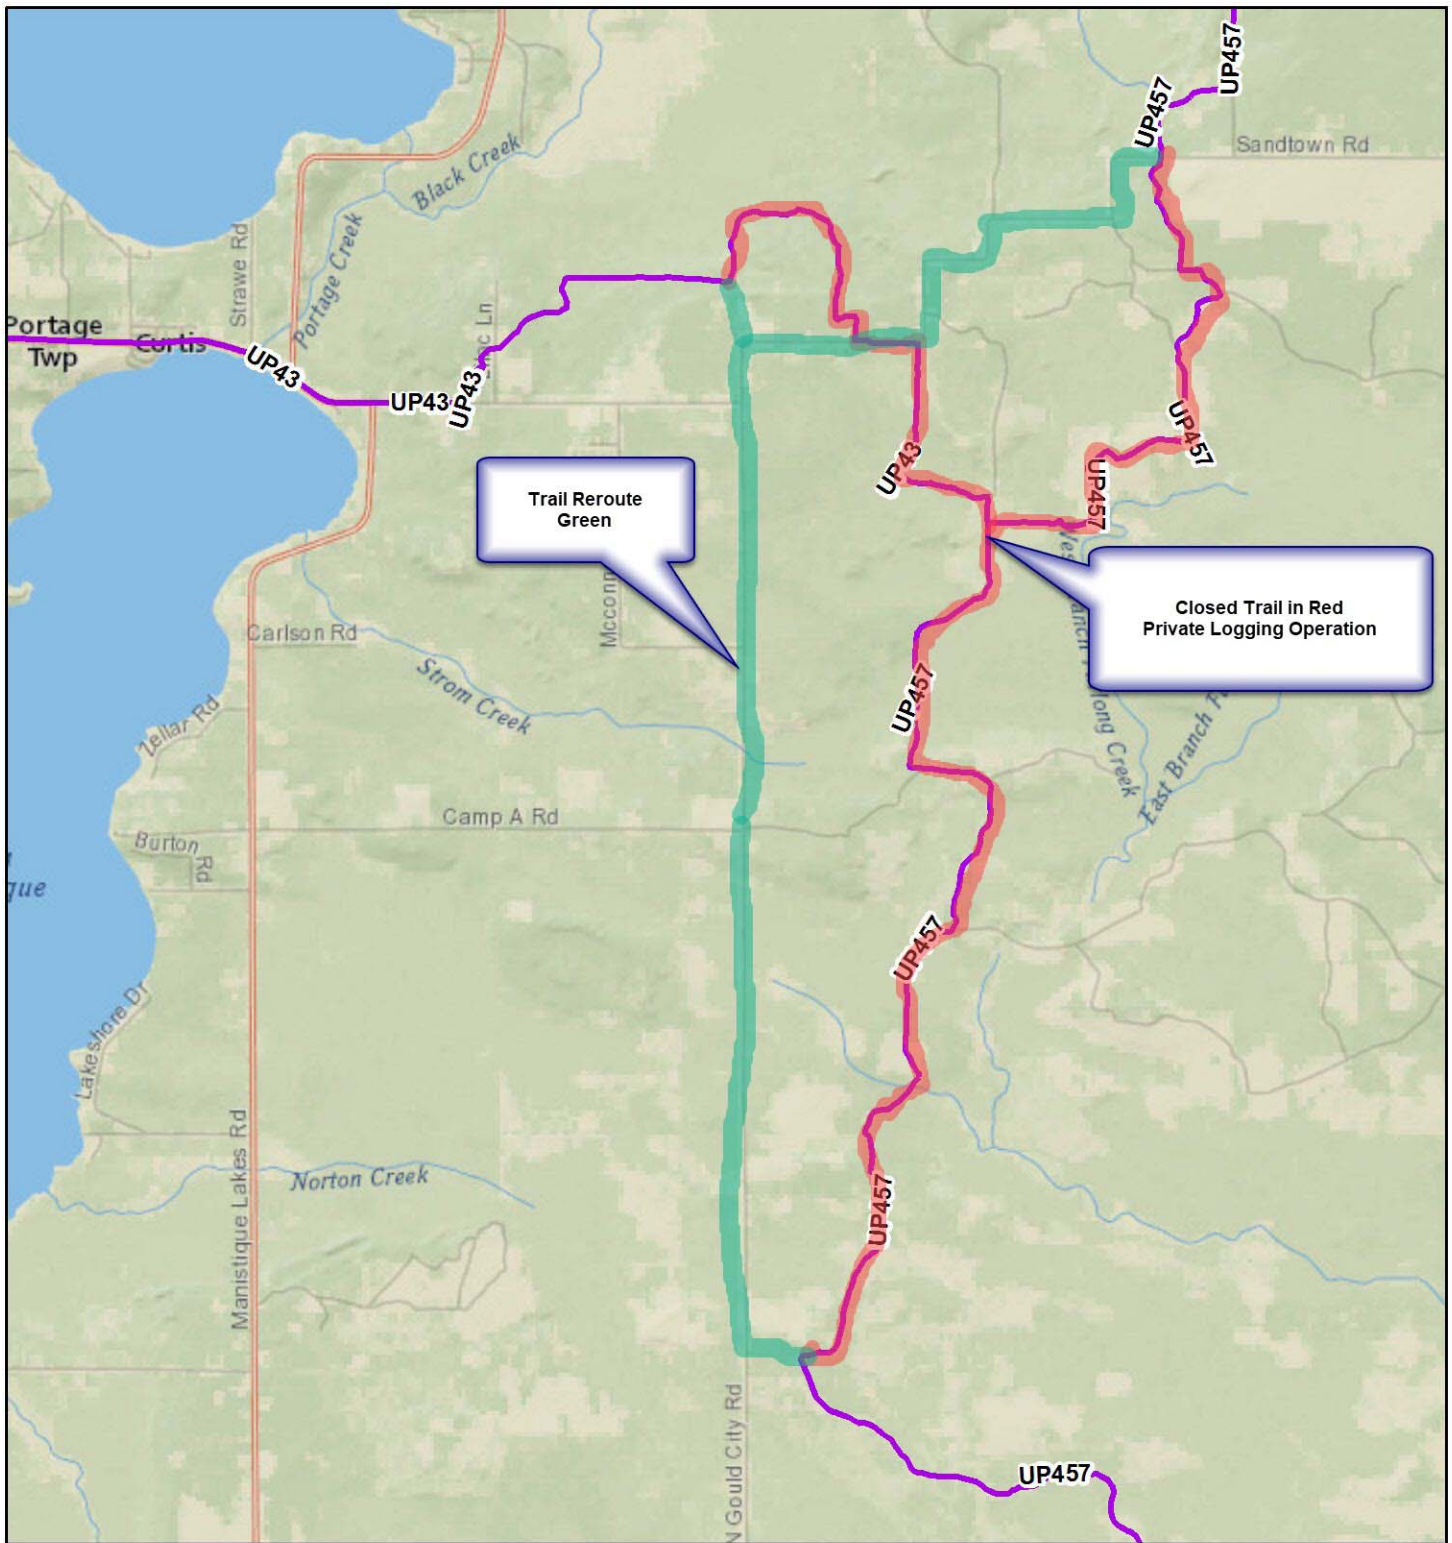

Paul E. Gaberdiel

UP 457 & UP43 Trail Closures

02/14/2019 4:36:21 PM

1:72,224

— Designated Snowmobile Trails

Content may not reflect National Geographic's current map policy. Sources: National Geographic, Esri, Garmin, HERE, UNEP-WCMC, USGS, NASA, ESA, METI, NRCAN, GEBCO, NOAA, increment P Corp.