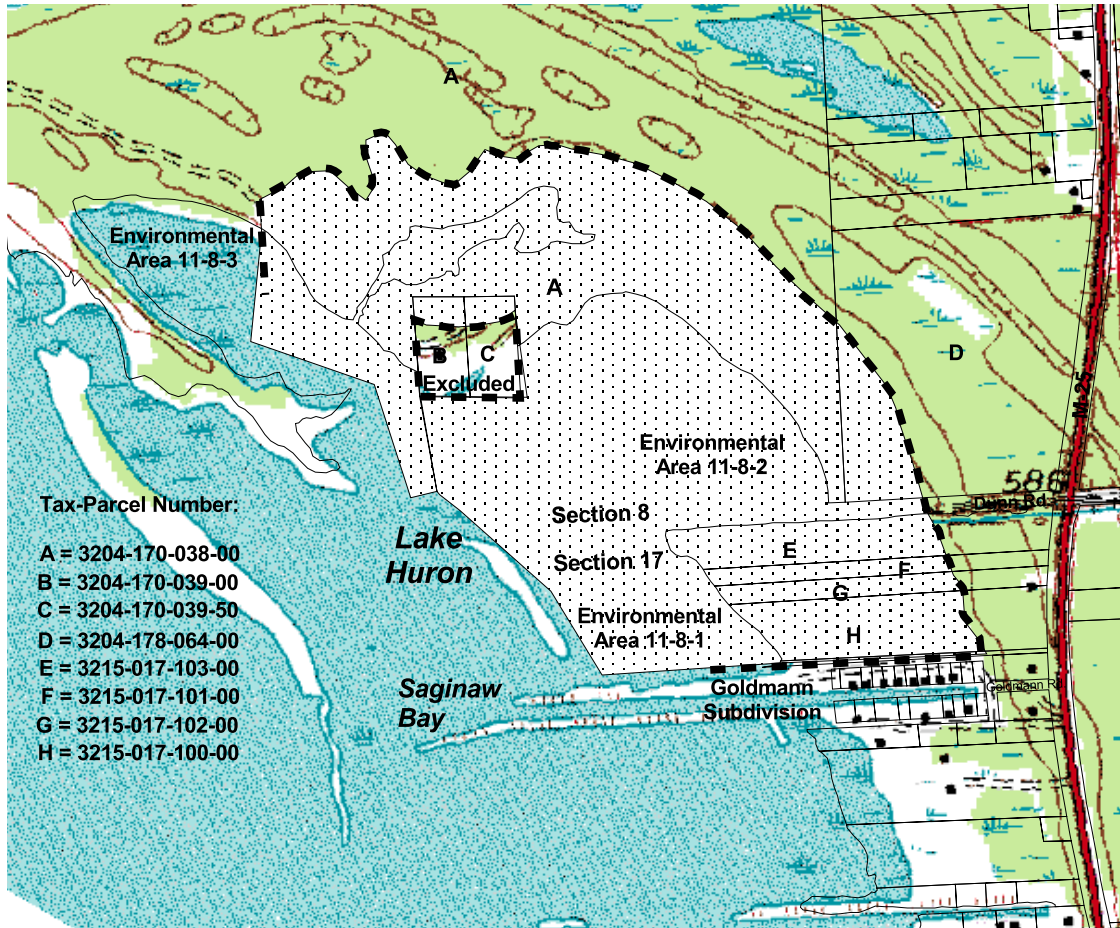

Michigan Department of Environmental Quality
Land and Water Management Division

Huron County, Caseville Township T17N R10E Sections 8 & 17 Environmental Area

Notice: This map was prepared based on Department and county/township property data. It is not a legal survey. Property lines and other boundaries may be subject to slight adjustments due to scale and data limitations. The lakeward extent of the Environmental Area overlaps with Great Lakes bottomlands