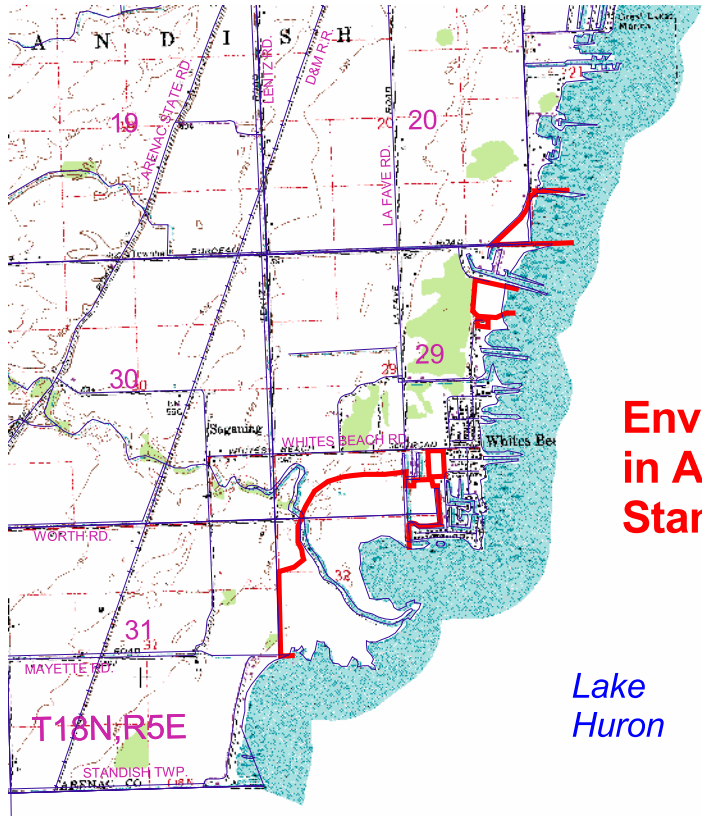

Michigan Department of Environmental Quality
Land and Water Management Division

Arenac County Standish Township Environmental Areas 8-3-6 to 8-3-10

Saginaw Bay

**Environmental Areas
in Arenac County
Standish Township**

Lake Huron

 **EA Boundary**

NOTICE: This map was prepared based on Department and county/township property data. It is not a legal survey. Property lines and other boundaries may be subject to slight adjustments due to scale and data limitations. The lakeward extent of the Environmental Area overlaps with Great Lakes bottomlands.