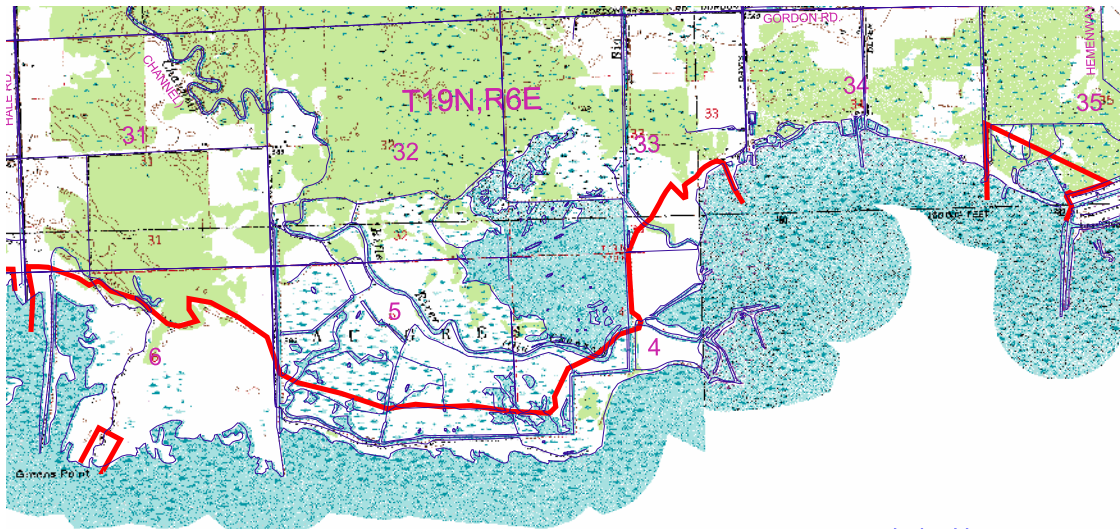

Michigan Department of Environmental Quality  
 Land and Water Management Division  
**Arenac County**  
**Arenac and AuGres Township**  
**Environmental Areas**  
**8-1-5 to 8-2-11**

Saginaw Bay

Lake Huron

**Environmental Areas**  
**in Arenac County**  
**Arenac and AuGres**  
**Townships**

 **EA Boundary**

NOTICE: This map was prepared based on Department and county/township property data. It is not a legal survey. Property lines and other boundaries may be subject to slight adjustments due to scale and data limitations. The lakeward extent of the Environmental Area overlaps with Great Lakes bottomlands.