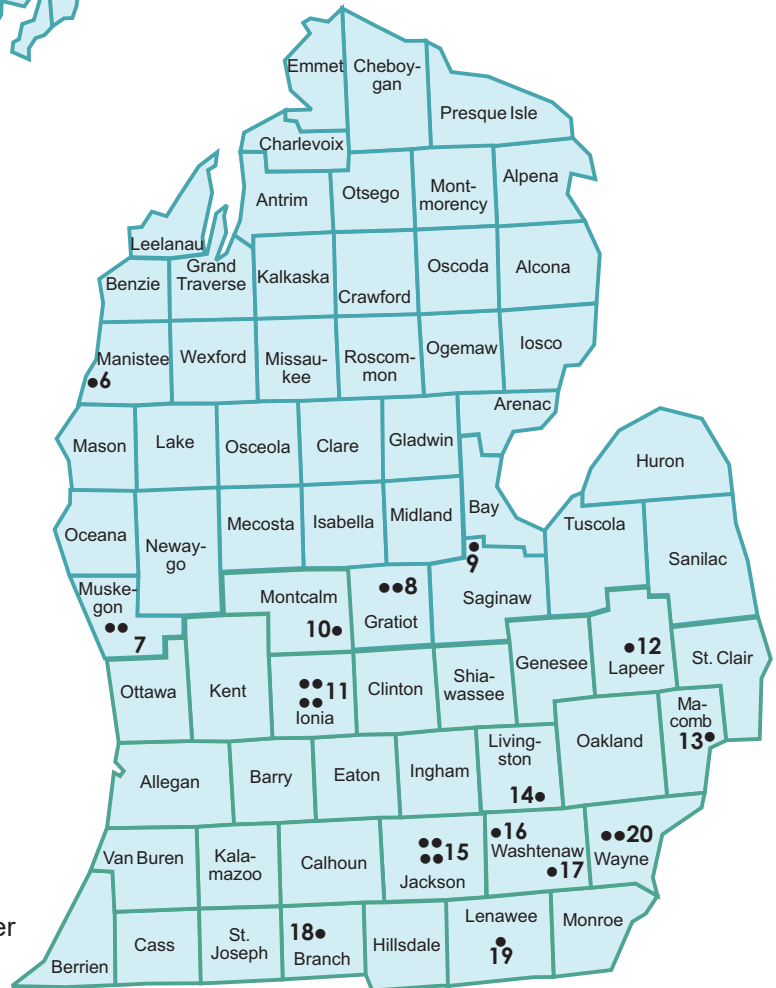

Michigan Department of Corrections Correctional Facilities Map

As of January 1, 2019

Correctional Facilities

1. Baraga Correctional Facility
2. Marquette Branch Prison
3. Alger Correctional Facility
4. Newberry Correctional Facility
5. Chippewa Correctional Facility
5. Kinross Correctional Facility
6. Oaks Correctional Facility
7. Muskegon Correctional Facility
7. Earnest C. Brooks Correctional Facility
8. St. Louis Correctional Facility
8. Central Michigan Correctional Facility
9. Saginaw Correctional Facility
10. Carson City Correctional Facility
11. Ionia Correctional Facility
11. Michigan Reformatory
11. Bellamy Creek Correctional Facility
11. Richard A. Handlon Correctional Facility
12. Thumb Correctional Facility
13. Macomb Correctional Facility
14. Woodland Center Correctional Facility
15. Cooper Street Correctional Facility
15. Charles E. Egeler Reception and Guidance Center
15. G. Robert Cotton Correctional Facility
15. Parnall Correctional Facility
16. Special Alternative Incarceration Facility
17. Women's Huron Valley Correctional Facility
18. Lakeland Correctional Facility
19. Gus Harrison Correctional Facility
20. Detroit Detention Center
20. Detroit Reentry Center

* Includes reception centers